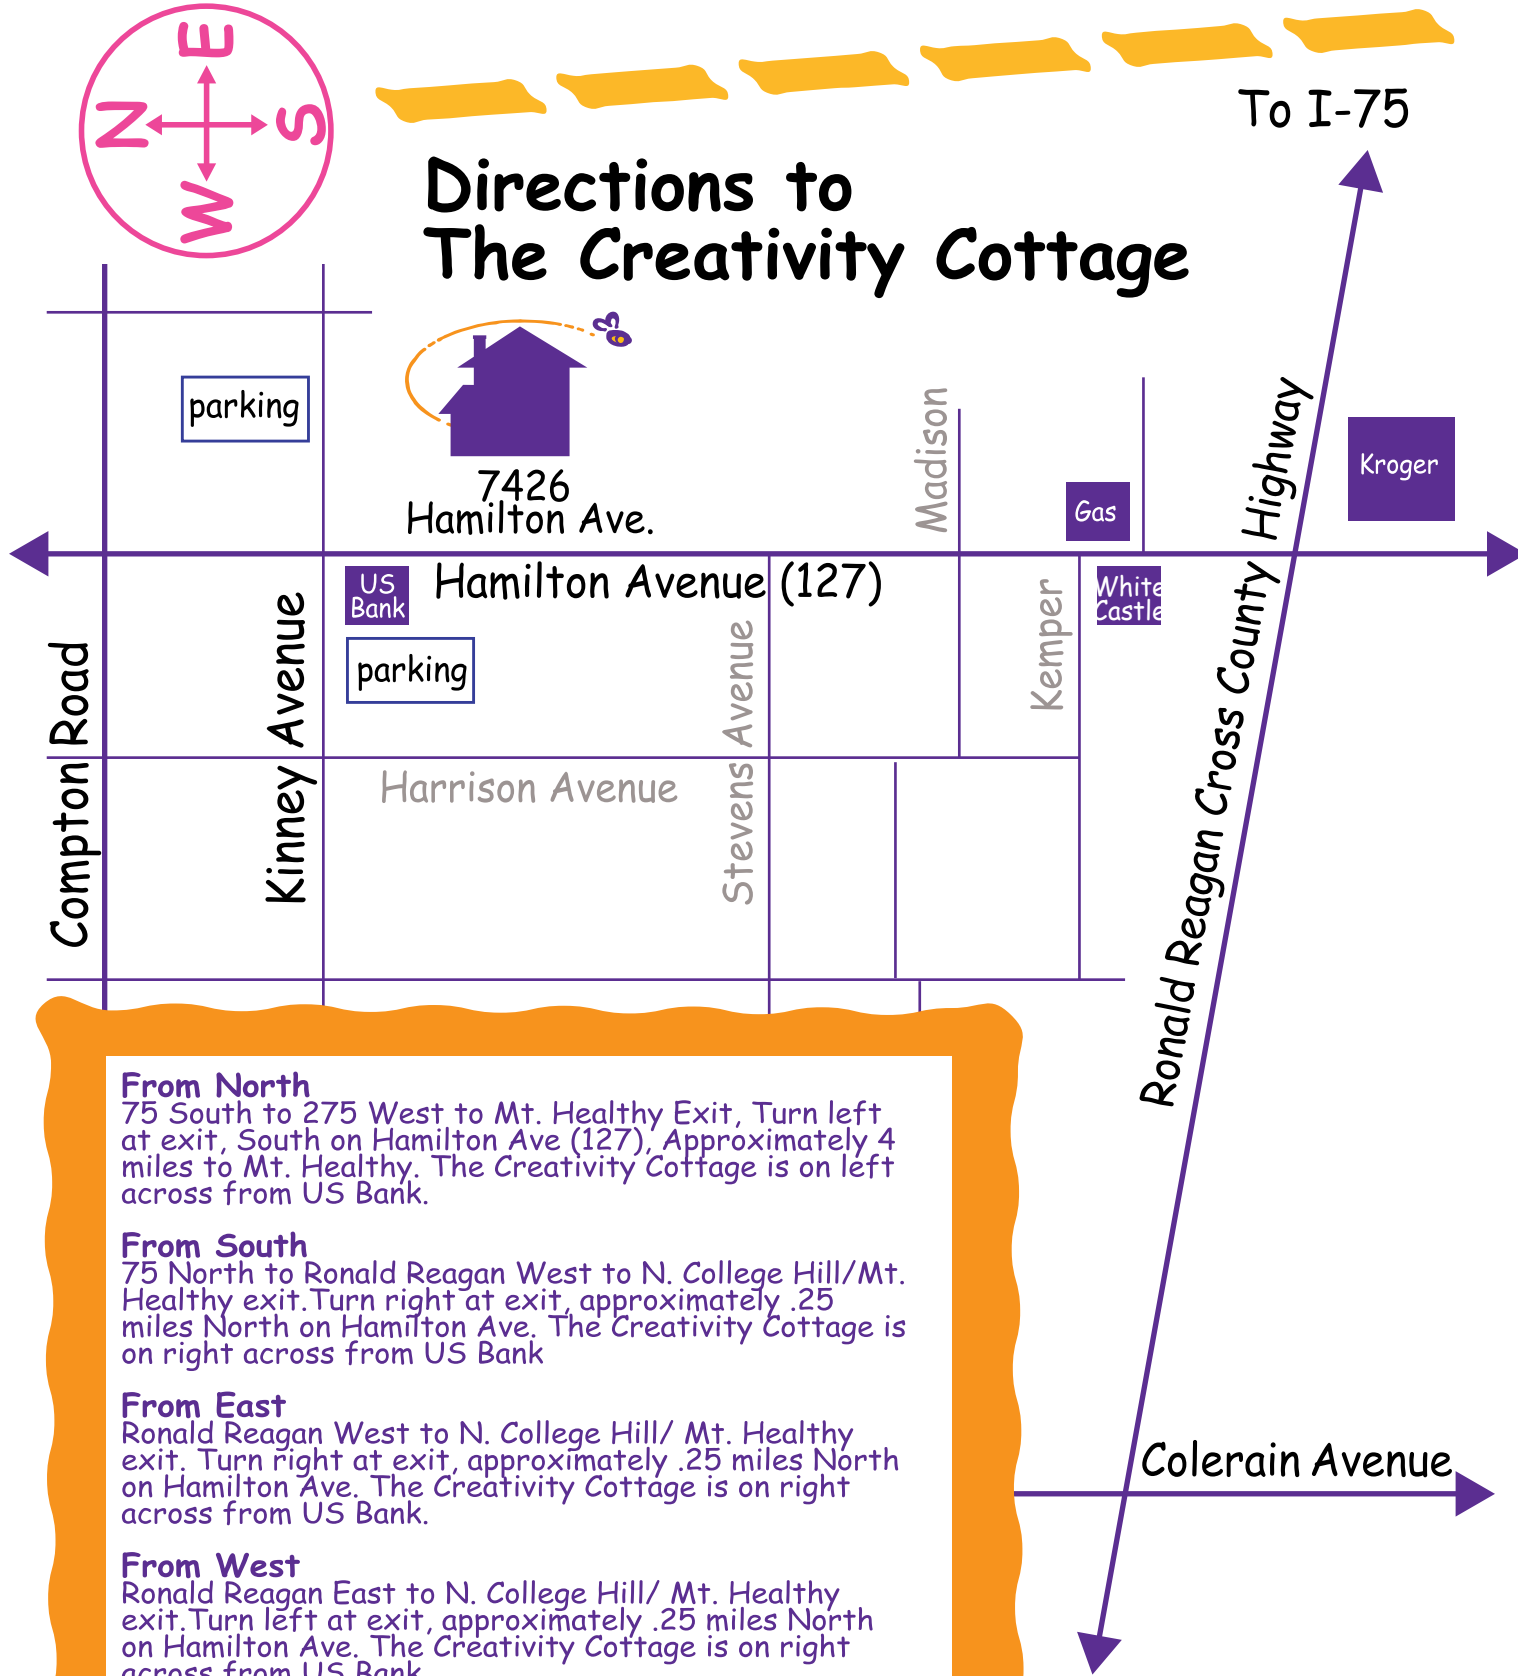

Directions to The Creativity Cottage

7426 Hamilton Ave.

To I-75

From North

75 South to 275 West to Mt. Healthy Exit, Turn left at exit, South on Hamilton Ave (127), Approximately 4 miles to Mt. Healthy. The Creativity Cottage is on left across from US Bank.

From South

75 North to Ronald Reagan West to N. College Hill/Mt. Healthy exit. Turn right at exit, approximately .25 miles North on Hamilton Ave. The Creativity Cottage is on right across from US Bank

From East

Ronald Reagan West to N. College Hill/ Mt. Healthy exit. Turn right at exit, approximately .25 miles North on Hamilton Ave. The Creativity Cottage is on right across from US Bank.

From West

Ronald Reagan East to N. College Hill/ Mt. Healthy exit. Turn left at exit, approximately .25 miles North on Hamilton Ave. The Creativity Cottage is on right across from US Bank.

Free Parking

Free public parking behind US Bank on Kinney or on Kinney across from post office (turn left on Kinney coming south or turn right coming north -public parking on left).